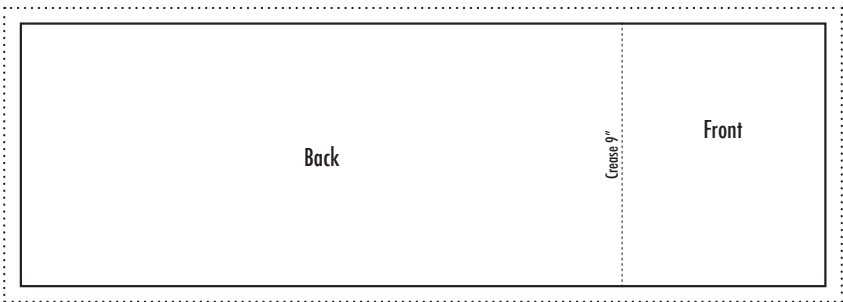

Page size 12" x 4"  
Bleed size 2.5mm

Final Page Size 12.197" x 4.197" (aprox. 12.2" x 4.2")

File Setup 2 pages (CMYK or RGB)

(Page 1)

(Page 2)

**4X9 EDGE FOLD**

**Page size** 4" x 6"  
**Bleed size** 2.5mm