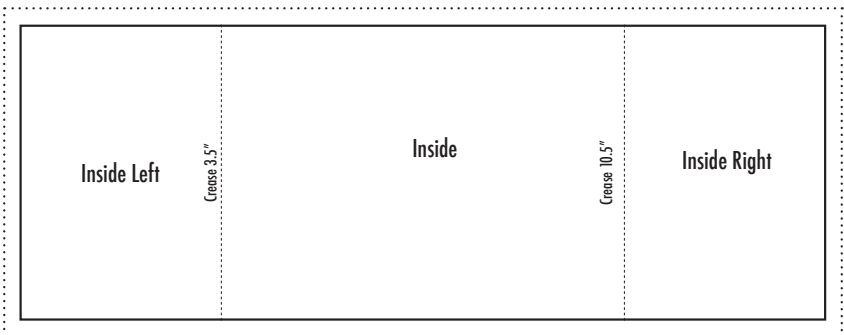

Page size 14" x 5"
Bleed size 2.5mm

Final Page Size 14.197" x 5.197" (aprox. 14.2" x 5.2")

File Setup 2 pages (CMYK or RGB)

(Page 1)

(Page 2)