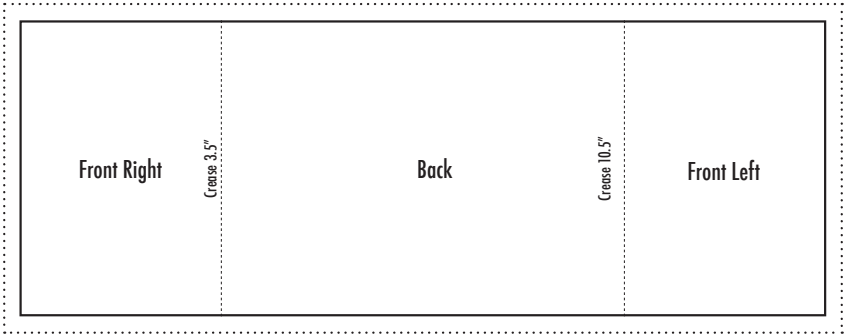

Page size 14" x 5"
Bleed size 2.5mm

Final Page Size 14.197" x 5.197" (aprox. 14.2" x 5.2")

File Setup 2 pages (CMYK or RGB)

(Page 1)