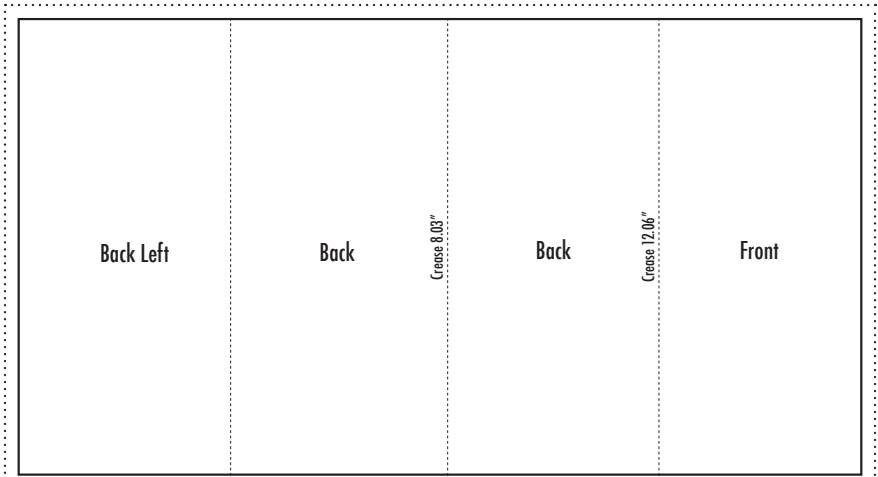

Page size 16.125" x 8.5"
Bleed size 2.5mm

Final Page Size 16.322" x 8.697" (aprox. 16.3" x 8.7")

File Setup 2 pages (CMYK or RGB)

BROCHURE QUAD-FOLD