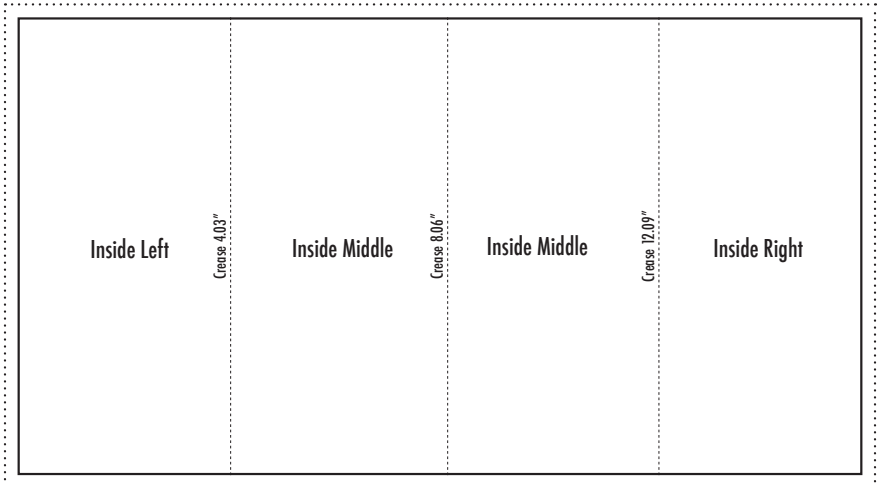

Page size 16.125" x 8.5"
Bleed size 2.5mm

Final Page Size 16.322" x 8.697" (aprox. 16.3" x 8.7")

File Setup 2 pages (CMYK or RGB)

BROCHURE QUAD-FOLD